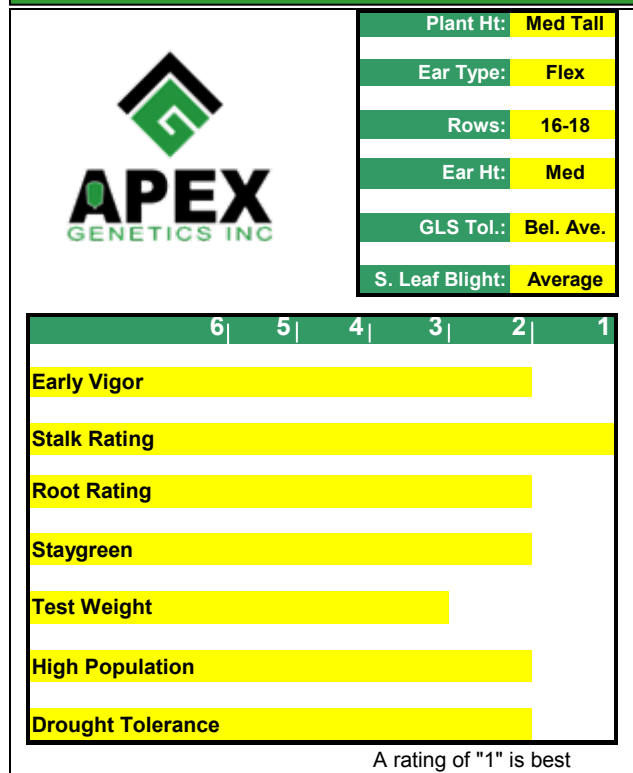

CORN HYBRID FACT SHEET

1124

Conventional

*Possibly NOT available FY2006-07.
Did NOT produce.*

General Info & Comments

- 111-Day Relative Maturity (RM)
- High yield potential
- Goods stalks and ear retention
- Good yielding package with good drydown
- Known for consistency on irrigated sand and hills

Ratings Charts

Agronomic Notes:

- Excellent conventional choice for refuge acres.
- Has good stress tolerance. Very good choice on sandier soils, irrigated sand and dryland hills.
- Has good dual purpose potential as both a grain and silage option.
- Excellent stalks and good roots supports higher populations and maximizes its yield potential.
- GLS rating is below average, denoting that this is not a good option for corn-on-corn rotations.